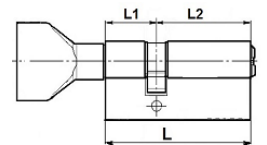

Обозначение несимметричных цилиндров - CW L1/L2

Перфо. ключ-вертушка: CW

упак/кор

C60mm: PB-SB-AB-BR-AC-SN	12/72		CW60mm: PB-SB-AB-BR-AC-SN-CP	12/72	
C70mm: PB-SB-AB-BR-AC-SN	12/72		CW70mm: PB-SB-AB-BR-AC-SN-CP	12/72	
C80mm: PB-AB-SN NEW	6/48		CW80mm: PB-AB-SN NEW	6/48	
C90mm: PB-SN	6/48		CW90mm: PB-SN	6/48	
C100mm: PB-SN	6/48		CW100mm: PB-SN	6/48	
C110mm: PB - SN - SB	6/48		CW110mm: PB-SN	6/48	
C120mm: PB-SN	6/48		CW30/40mm: PB-SN	6/72	
C30/10mm: PB-SN	6/72		CW30/50mm: PB-SN	6/48	
C37/31mm: PB-SN	6/72		CW30/60mm: PB-SN	6/48	
C40/30 mm: PB-SN	6/72		CW35/45mm: PB-SN	6/48	
C45/35mm: PB-SN	6/48		CW35/55mm: PB-SN	6/48	
C50/30mm: PB-SN	6/48		CW35/65mm: PB-SN	6/48	
C50/35mm: PB-SN	6/48		CW37/34mm: PB-SN	6/72	
C50/40mm: PB-SN	6/48		CW40/30mm: PB-SN	6/48	
C55/35mm: PB-SB-SN	6/48		CW40/50mm: PB-SN	6/48	
C55/40mm: PB-SN new	6/48		CW40/60mm: PB-SN NEW	6/48	
C55/45mm: PB-SN new	6/48		CW45/35mm: PB-SN	6/48	
C60/30mm: PB-SN	6/48		CW45/55mm: PB-SN	6/48	
C60/35mm: PB-SN new	6/48		CW50/40mm: PB-SN NEW	6/48	
C60/40mm: PB-SN	6/48		CW50/60mm: PB-SN	6/48	
C65/35mm: PB-SN	6/48		CW55/35mm: PB-SN	6/48	
			CW55/45mm: PB-SN	6/48	
			CW60/50mm: PB-SN	6/48	
			CW65/35mm: PB-SN NEW	6/48